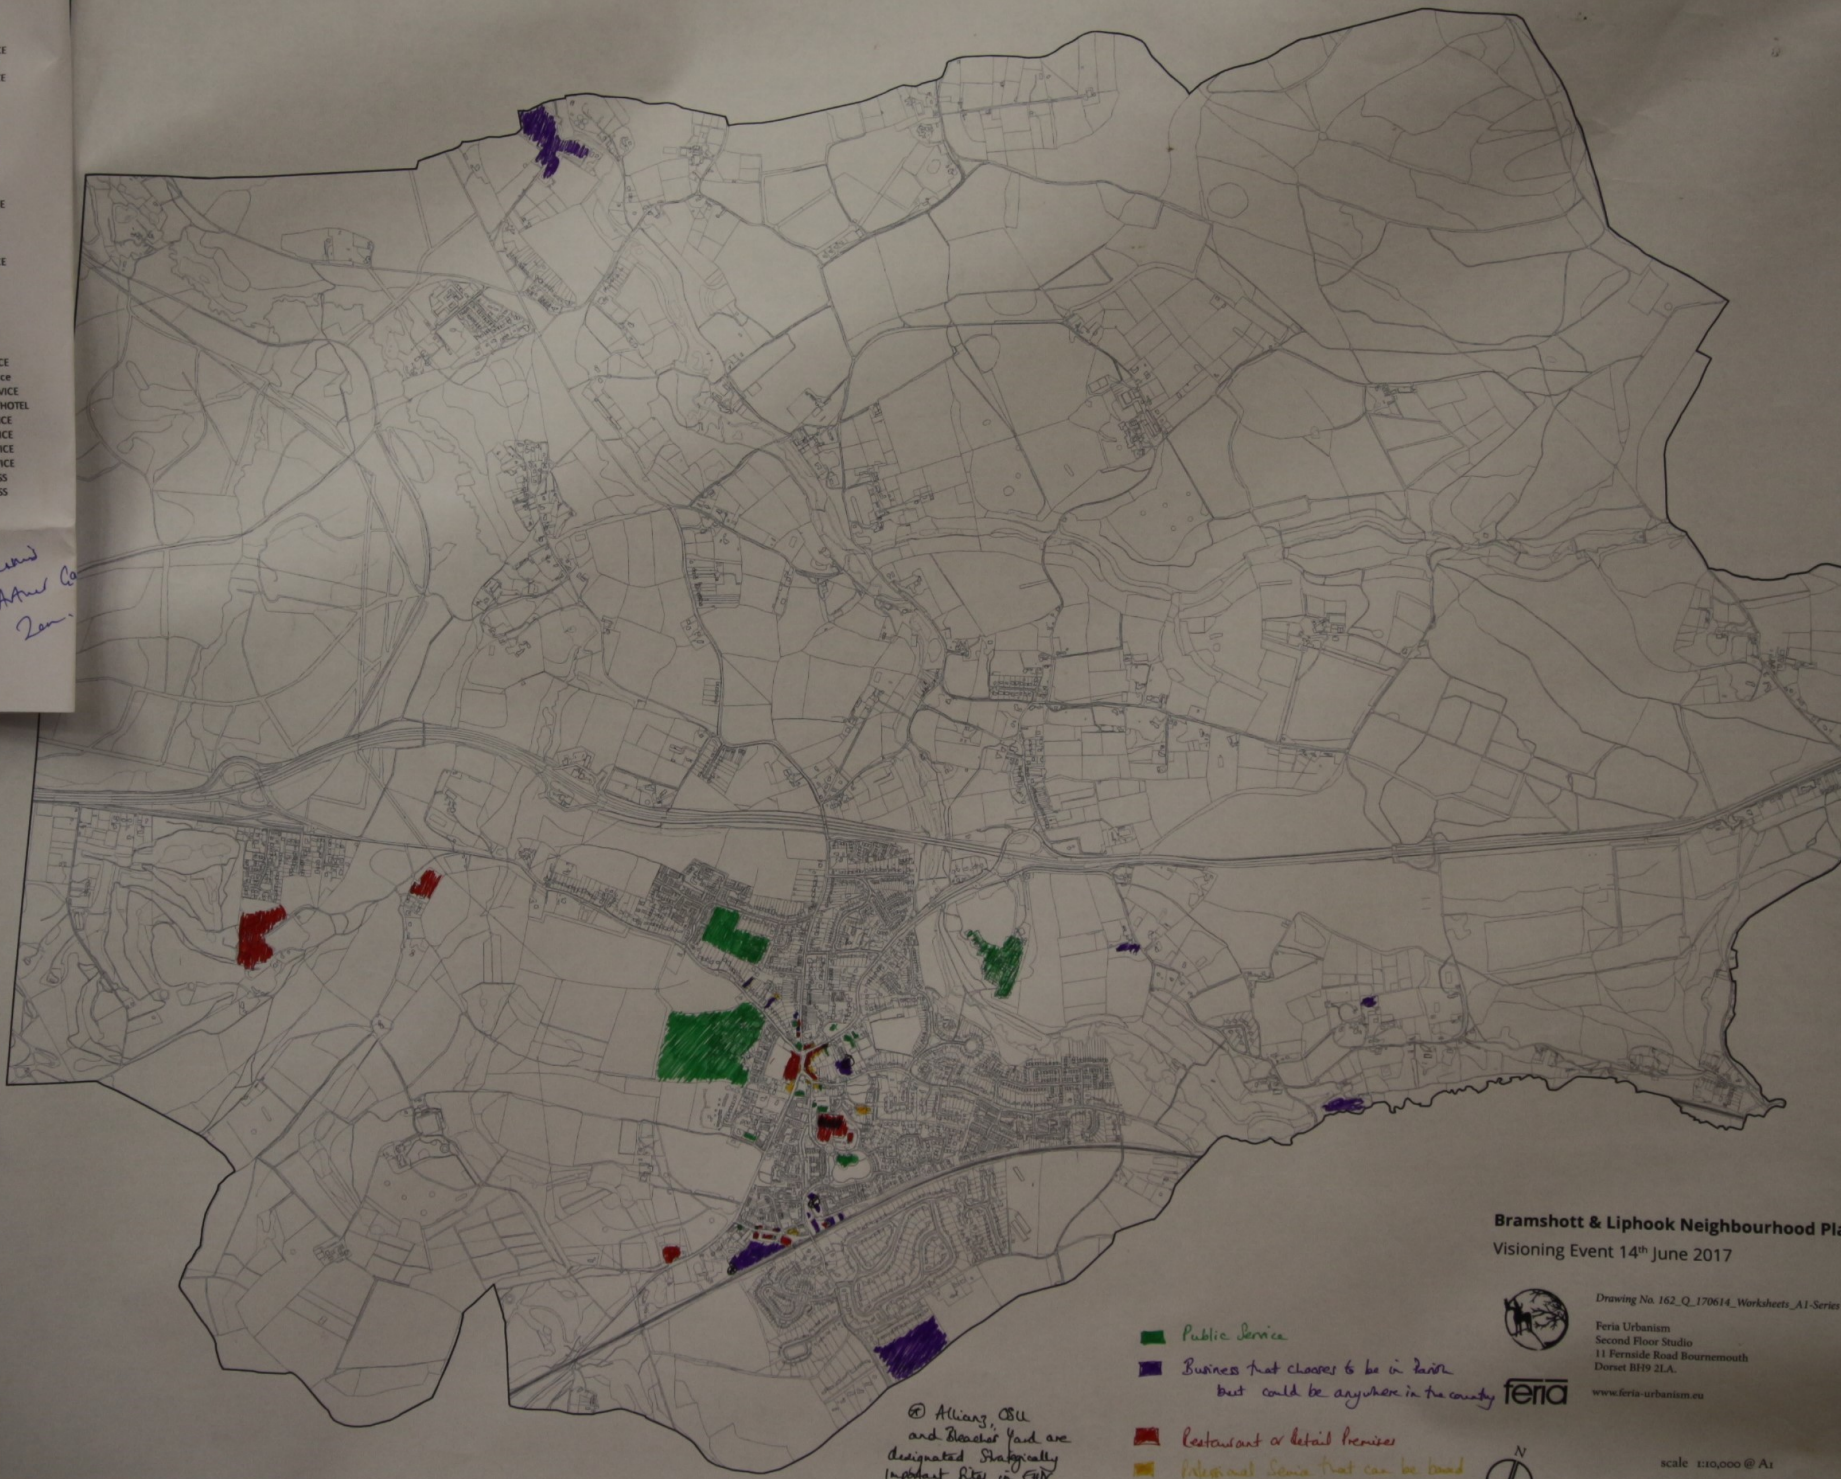

MAIN BUSINESS AREAS

Liphook Travel	P SERVICE
Mad Hatters Nursery	P SERVICE
Madhuban	P SERVICE
Marions Hairdressers	SHOP
Milford Tyre service	SHOP
MJ Travis Accountants	
OOOMPH!	SERVICE
Lloyds Pharmacy	BNESS
Maak Practice Account	SERVICE
Martini Ltd	REST
MCT Ltd	bness
Mecabury Properties	SHOP
Meeto Ltd	bness
Merlin Chemicals Ltd	BNESS
Methodworx Ltd	BNESS
Metoc Services	BNESS
Miller & Sons Heating	BNESS
Moodies Leisure Ltd	SERVICE
Moontrace Ltd	BNESS
Multibonds Ltd	BNESS
Mr Robert Heron Privat	BNESS
Mrs and M's Coyte left	SERVICE
Mrs Tracey Marshall t/a	BNESS
Mturi Designs	rest
P Manton and Partners	SHOP
Peep Inside	REST
Samuri (now a vape shc	SHOP
Murray West Associates	SHOP
Noor Eye Care Ltd t/a	SERVICE
Oak Lodge Dental Ltd	practice
Old Thorns Golf Hotel	P SERVICE
Passfield Self Store Ltd	REST/HOTEL
PRC Digital Ltd	SERVICE
Quantix Solutions	SERVICE
Rathmore Financial	SERVICE
Runfold Plastics Ltd	SERVICE
SDI-Uniatribe (Southe	BNESS
Snapdragon Composit	BNESS

Leased  
Aster Co  
Zones

Spit & Sawdust Brewe	BNESS
SSCF Ltd T/A Eagle Den	BNESS
Station Garage Liphoo	P SERVICE
Step Bak Copywriting	SERVICE
Thai Cottage Ltd	BNESS/SERVICE
The Bordon Liphook H	REST
The General Wine & LI	CTY
The General Wine & LI	SHOP/HOUSE
The Swan Medical Group	
Transform Landscape I	P SERVICE
Trevipark Ltd	SERVICE
Unit 8 Ltd (Print M)	
White Joinery	SERVICE
XACT Building Profiles	SERVICE
Unisex Hair Salon	SERVICE/BNESS
Village Tandori	BNESS
W C Matthews	REST

At Allianz CEU and Bicester Yard are designated Strategically Important Sites in CEU Draft Local Plan 2019

- Public Service
- Business that chooses to be in Liphoo but could be anywhere in the country
- Restaurant or retail premises
- Professional Service that can be based anywhere in the country
- 

Drawing No. 162\_Q\_170614\_Worksheets\_A1-Series  
 FERIA Urbanism  
 Second Floor Studio  
 11 Fernside Road Bournemouth  
 Dorset BH19 2LA.  
[www.feria-urbanism.eu](http://www.feria-urbanism.eu)

scale 1:10,000 @ A1  
 1000 m